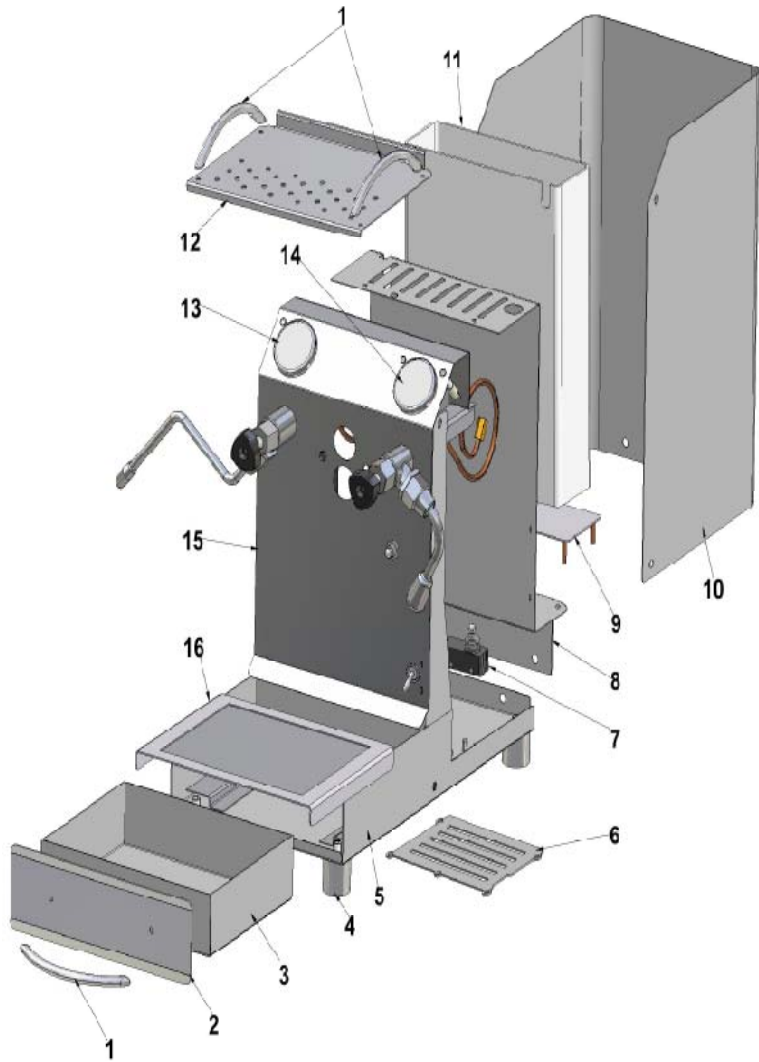

BODY WORK

POS.	PART NO.	DESCRIPTION
1	MANCASCOPKIR	DOMO. SUPER /DOMO .SUPER JUNIOR DRAWER HANDLE
2	CARRCFRODOMKI	DOMO.SUPER JUNIOR INOX FRONT PANEL FOR DRAWER
3	CARRCASDOMKI	DOMOBAR SUPER JUNIOR STEEL DRAWER
4	PIEDDOMSUNEW	DOMO.SUPER/DOMO SUPER JUNIOR CHROMED FEET
5	TELADOMBASUJU	DOMOBAR SUPER JUNIOR INOX FRAME
6	COPEINFTEDOJU	LOWER COVER FOR FRAME
7	ELETMICRKIRI	DOMO.SUPER JUNIOR MICROSWITCH
8	SUPVASCDOMSJU	TANK SUPPORT
9	PIASPRMIDOMKI	MICRO PRESS PLATE
10	TELADOMRIDSJU	INOX COVERING FOR DOMO.SUPER JUNIOR
11	MATECVAACDOSK	DOMO.SUPER JUNIOR WATER TANK
12	TELADOMSCONJU	DOMO.SUPER JUNIOR INOX COVERING
13	MANMDOE40016	PUMP PRESSURE 0-16 GAUGE
14	MANMDOE40025	BOILER PRESSURE 0-4 GAUGE
15	FRONDOMSMAJUS	SILKSCREEN PRINTED FRONT PANEL-JUNIOR SINGLE BOILER

JUNIOR