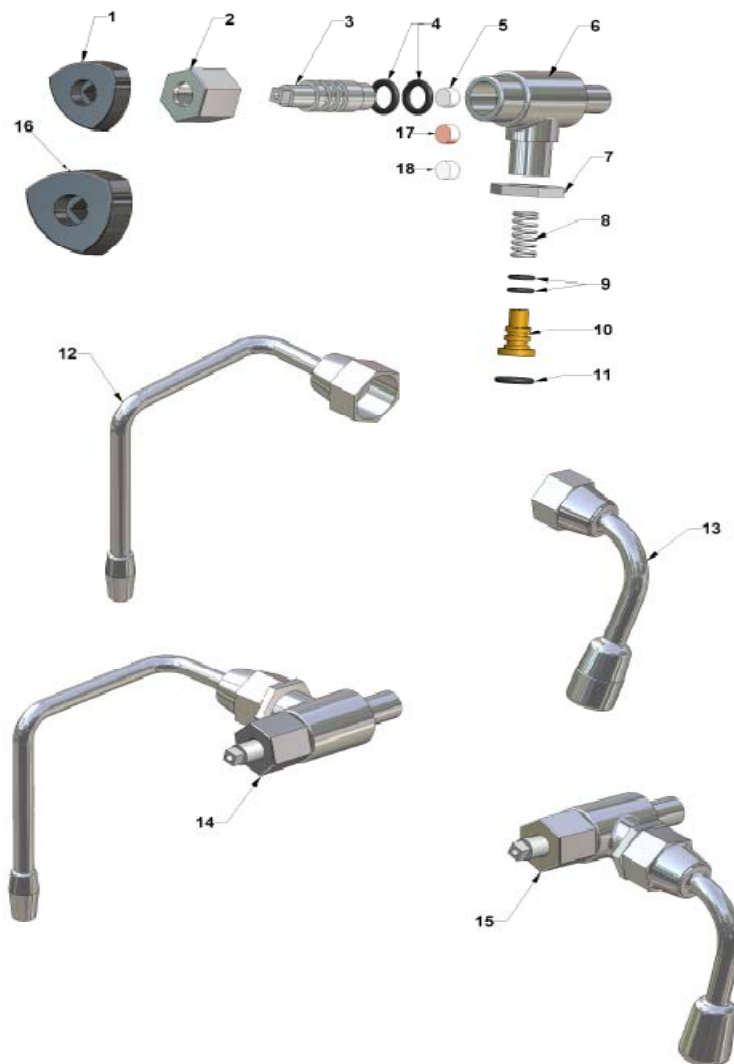

WATER/STEAM TAP

POS.	CODICE	DESCRIPTION
1	MANPRSC	DOMO. SUPER WATER/STEAM TAP HANDLE
2	RACCPRGOCR	CHROMED STANDARD FITTING
3	RACCASRUDOSU	DOMO.S./JUNIOR INOX ROD TAP
4	GUAROR113	OR113 GASKET
5	GUARSILRUDOSU	ROD NEUTRAL SILICONE SEAL GASKET
6	RACCCORUDOSU	WATER/STEAM TAP BODY
7	TUBIP202CR	3/8 CHROMED NUT
8	MOLLTUVA	STEAM PIPE SPRING
9	GUARR6	OR6 GASKET
10	RACCBULASF	LANCE BUSH
11	GUAROR113	OR113 GASKET
12	TUBILADOMSU	CHROMED STEAM LANCE
13	TUBIP727	WATER LANCE
14	RACCRUBDOVACR	DOMO S. STEAM TAP
15	RACCRUBDOACCR	DOMO S. WATER TAP
16	MANPRUSCDOMSA	DOMO. SUPER JUNIOR WATER/STEAM TAP HANDLE
17	GUARSILRUDOSR	ROD RED SILICONE SEAL GASKET
18	GUARSILRUDOST	ROD TEFLON SEAL GASKET

JUNIOR