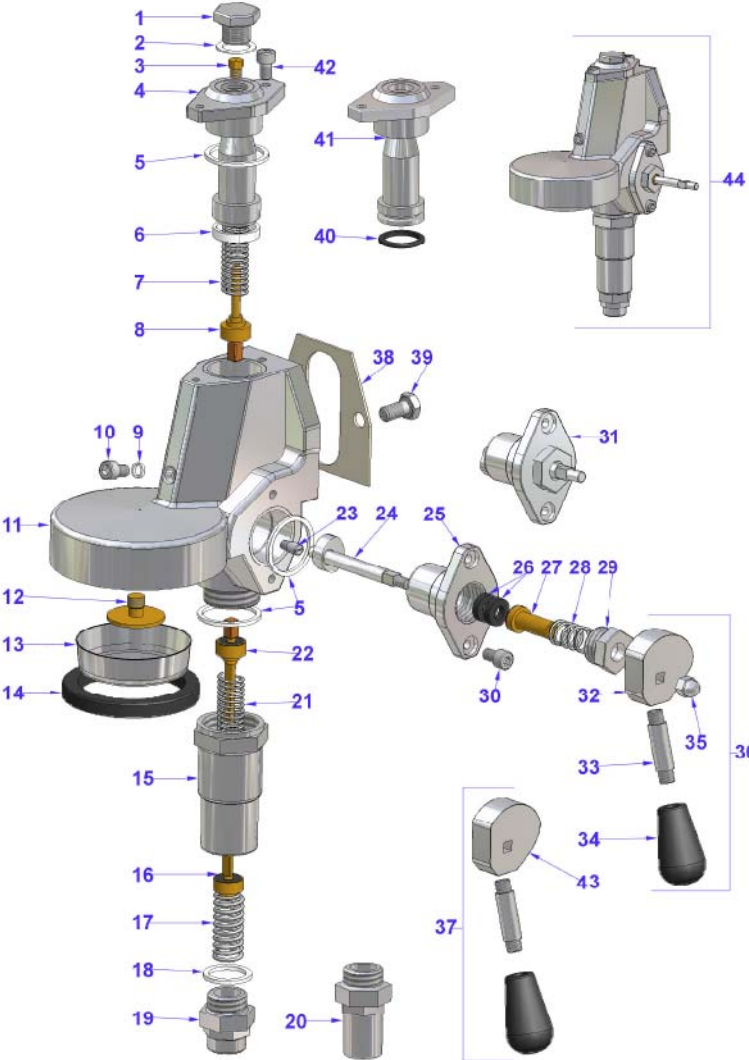

MANUAL GROUP

POS.	PART NO.	DESCRIPTION
1	RACCTACHCASU	CAP FOR UPPER LOCK GROUP
2	GUARTACHGR	CAP GASKETS FOR GROUP LOCK DIS.344
3	RACCGIES7	GIGLEUR GROUP ES7 DIS.327
4	RACCCASUTEPI	UPPER CAP
5	GUARCAINGRTE	CAP FOR LOWER LOCK GOUP
6	GUARCASUTEPI	GASKET FOR UPPER CAP
7	MOLLVAER	DISTRIBUTION VALVE SPRING
8	ASSVALVEROG	DISTRIBUTION VALVE SET
9	VITERON6TEFLO	TEFLON WASHER D.6 DIS.359
10	VITEBR6MACO	6MA SHORT GRUB SCREW
11	CORPOGRUPPO	MANUAL GROUP BODY
12	RACCSPGR	GROUP SPRAYER
13	FILTDCREGR	NET SHOWER
14	GUARSOT	UNDERPAN GASKETS
15	RACCCAIN	LOWER CAP GROUP COMPL.
16	ASSVALVSCAR	DISCHARGE VALVE SET
17	MOLLSC	DRAIN SPRING AND EXPANSION VALVE
18	GUARTE	GASKET 170 DIS.325
19	ASSTASC	DISCHARGE CAP SET
20	ASSTASCAUTDMA	DISCHARGE CAP SET DOMOBAR SUPER
21	MOLLVAIN	INFUSION VALVE SPRING
22	ASSVALVINF	INFUSION VALVE SET
23	RACCPEFECA	PIN FOR CAM
24	RACCALCAGR	LEVER GROUP CAM
25	RACCCACOGR	GROUP LOCK CONTROL
26	GUARPICA	PLANE GASKET CAM EP709 15,5X7,5X4
27	RACCBUPRGO	BUSH

JUNIOR