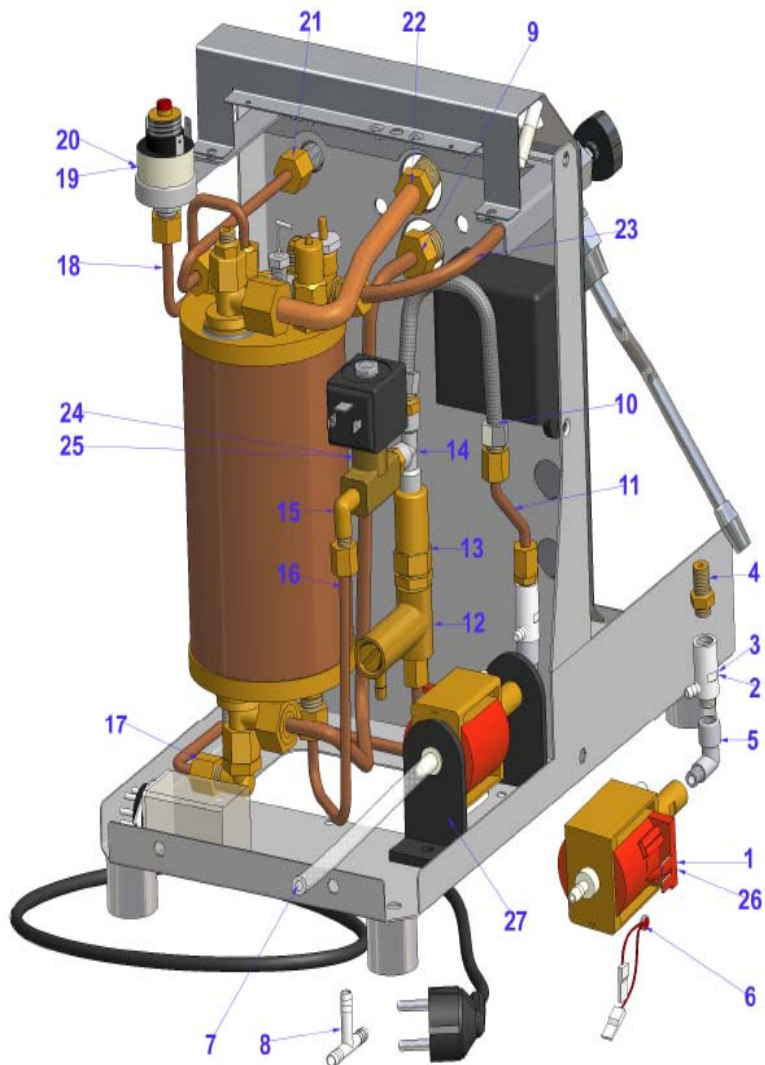

WATERWORKS

POS.	PART NO.	DESCRIPTION
1	POMPVIBDOM	EX5 220V VIBRATING PUMP
2	VALVCONTRPRES	PLASTIC AUTOPRIME VALVE
3	VALVCONTRPROT	BRASS AUTOPRIME VALVE
4	TUBIP18X18AZ	NIPPLES 1/8MX1/8M
5	RACCGOMF548	1/8F X 1/8M ELBOW-SHAPED FITTING
6	TERMPROTDOMSU	PROTECTION MICROOTHER F11 100 DEGREES CABLE
7	MATECSIGS	800 mm SILICONE TUBE
8	RACCTPLASTICA	PLASTIC T-SHAPED FITTING
9	TUBIP891	GROUP OUTLET TUBE
10	TUBIFLINDOKI	D.6 CM.14 INOX FLEXIBLE TUBE
11	TUBIDOMPART3	PART 3 DOMOBAR TUBE
12	ASSBYPASSNEW	NEW BYPASS
13	VALVNORITDOM	NON RETURN VALVE
14	RACCTFFF461	T FFF1/8 FITTING
15	TUBICU18X18	1/8X1/8 MALE CURVED TUBE
16	TUBIP887	SOLENOID VALVE TUBE
17	TUBIP886	TUBE CONNECTION FROM BOILER TO BYPASS
18	TUBIP889	PRESSURE SWITCH TUBE
19	ELETPREDOMSU	JAGER PS.15.01 PRESSURE SWITCH
20	ELETPREDSUKIR	XP 1/4" GAS PRESSURE SWITCH
21	TUBIP888	TUBE CONNECTION FROM BOILER TO WATER TAP
22	TUBIP550	GROUP INLET TUBE
23	TUBIP880	TUBE CONNECTION FROM BOILER TO STEAM TAP
24	ELETELE2AU22	D.3 220V INLET WATER SOLENOID VALVE
25	ELETELE2A11UL	D.3 110V UL INLET WATER SOLENOID VALVE
26	POMPVIBDOM120	EX5 120V 52W VIBRATION PUMP
27	ANTISUPGOPODO	RUBBER SUPPORTS FOR PUMP

JUNIOR