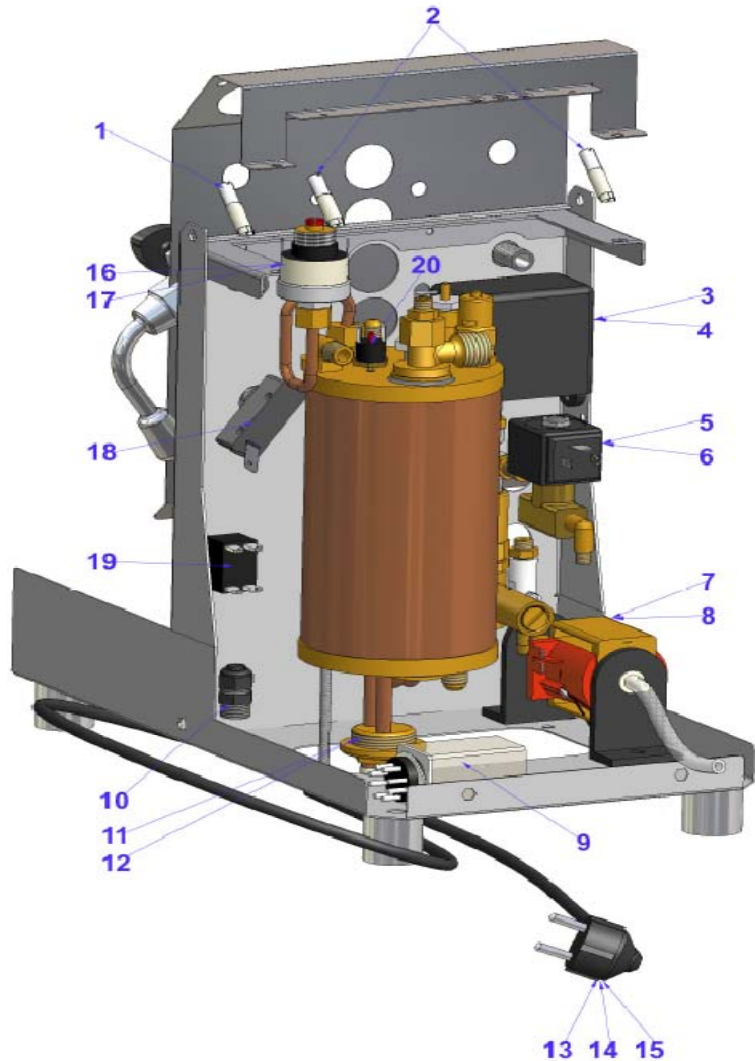

ELECTRIC SYSTEM

POS.	PART NO.	DESCRIPTION
1	ELETLAMNEOVE	220V / 110V GREEN NEON WARNING LIGHT
2	ELETLAMNEORO	220V / 110V RED NEON WARNING LIGHT
3	ELETREGLIVDSJ	220V DOMO.S.JUNIOR LEVEL REGULATION
4	ELETREGLIVDJ1	110V DOMO.S.JUNIOR LEVEL REGULATION
5	ELETELE2AU22	D.3 220V INLET WATER SOLENOID VALVE
6	ELETELE2A11UL	D.3 110V UL INLET WATER SOLENOID VALVE
7	POMPVIBDOM	EX5 220V VIBRATION PUMP
8	POMPVIBDOM120	EX5 120V 52W VIBRATION PUMP
9	RELECBDSJ110	110V R15-1012-23 WIRED RELAY
10	FERMACAVPG9	PG9 CABLE CLAMP
11	ELETRES1622	220V DOM.JUNIOR SINGLE BOILER ELEMENT
12	ELETRES1611	110V DOM.JUNIOR SINGLE BOILER ELEMENT
13	ELETCAVAL20DO	3X1 L.2000 SCHUKO CABLE
14	ELETCAVALAUS	3X1 L.2000 AUSTRALIAN PLUG CABLE
15	ELETCAVAUL	14AWG U.S.A. CABLE
16	ELETPREDOMSU	JAGER PS.15.01 PRESSURE SWITCH
17	ELETPREDSUKIR	XP 1/4" GAS PRESSURE SWITCH
18	ELETMICREKIRI	NR6X5 MICROSWITCH
19	ELETINTLEVMET	LEVER SWITCH
20	ELETGLDOMM165	165 DEGREES GLIXON - MANUAL RESET

JUNIOR