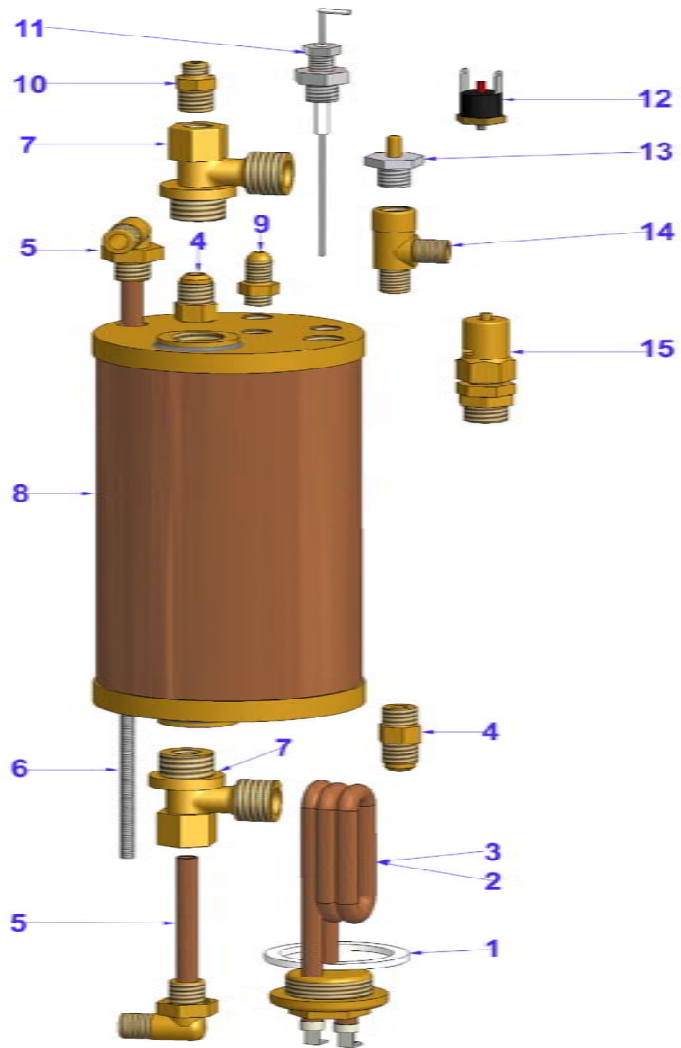

# DOMOBAR JUNIOR HX

## SUMMARY

Page 1	<b>Boiler</b>
Page 2	<b>Body Work</b>
Page 3	<b>Waterworks</b>
Page 4	<b>Electronics</b>
Page 5	<b>Manual Group</b>
Page 6	<b>Manual Group</b>
Page 7	<b>Taps (Steam &amp; Hot water)</b>

## SINGLE BOILER

POS.	PART NO.	DESCRIPTION
1	GUARCALDOM	BOILER GASKET
2	ELETRESD1622	220V 1600W ELEMENT FOR JUNIOR SINGLE BOILER
3	ELETRESD1611	110V 1600W ELEMENT FOR JUNIOR SINGLE BOILER
4	RACCDOM18BIS	1/4MX1/4M FITTING
5	RACCP430VAL	L.92,5 INJECTOR FITTING
6	PRIG6MA100	SCREW 6MA L.100
7	RACCP428	FITTING FOR OUTLET TUBE
8	CALDDOMSUPJUN	BOILER FOR JUNIOR SINGLE BOILER
9	RACCDOM18BIS1	1/4MX1/8 FITTING
10	RACCELETDOMSU	1/8MX1/4M SOLENOID VALVE REDUCTION
11	ELETSON	LEVEL PROBE
12	ELETGLDOMM165	165 DEGREES GLIXON - MANUAL RESET
13	VALVSFME	SAFETY VALVE
14	RACCP735	T-SHAPED 1/4X1/4X1/4 FITTING
15	VALVMOSP	3/8 SPRING VALVE