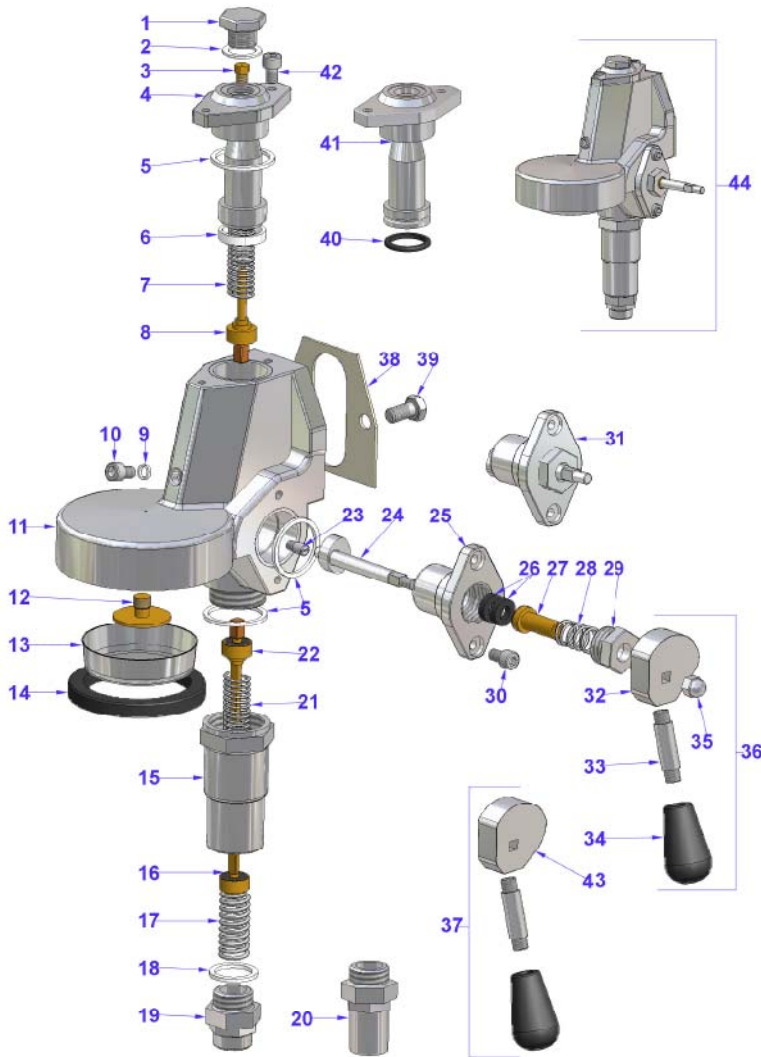

JUNIOR

**MANUAL GROUP**

POS.	PART NO.	DESCRIPTION
1	RACCTACHCASU	CAP FOR UPPER LOCK GROUP
2	GUARTACHGR	CAP GASKETS FOR GROUP LOCK DIS.344
3	RACCGIES7	GIGLEUR GROUP ES7 DIS.327
4	RACCCASUTEPI	UPPER CAP
5	GUARCAINGRTE	CAP FOR LOWER LOCK GOUP
6	GUARCASUTEPI	GASKET FOR UPPER CAP
7	MOLLVAER	DISTRIBUTION VALVE SPRING
8	ASSVALVEROG	DISTRIBUTION VALVE SET
9	VITERON6TEFLO	TEFLON WASHER D.6 DIS.359
10	VITEBR6MACO	6MA SHORT GRUB SCREW
11	CORPOGRUPPO	MANUAL GROUP BODY
12	RACCSPGR	GROUP SPRAYER
13	FILTDCREGR	NET SHOWER
14	GUARSOT	UNDERPAN GASKETS
15	RACCCAIN	LOWER CAP GROUP COMPL.
16	ASSVALVSCAR	DISCHARGE VALVE SET
17	MOLLSC	DRAIN SPRING AND EXPANSION VALVE
18	GUARTE	GASKET 170 DIS.325
19	ASSTASC	DISCHARGE CAP SET
20	ASSTASCAUTDMA	DISCHARGE CAP SET DOMOBAR SUPER
21	MOLLVAIN	INFUSION VALVE SPRING
22	ASSVALVINF	INFUSION VALVE SET
23	RACCPEFECA	PIN FOR CAM
24	RACCALCAGR	LEVER GROUP CAM
25	RACCCACOGR	GROUP LOCK CONTROL
26	GUARPICA	PLANE GASKET CAM EP709 15,5X7,5X4
27	RACCBUPRGO	BUSH

## MANUAL GROUP

POS.	PART NO.	DESCRIPTION
28	MOLLPRGO	SPRING
29	RACCTAPRGO	CAP
30	VITEBR6MA	SCREW 6MA
31	ASSCOMGRCAMME	SET FOR LEVER BASE CONTROL
32	TUBIP714	LEVER BASE MICRO REPL. P.714
33	TUBIP715	LEVER BASE ROD MICRO P.715
34	MANPPOLE	COMMAND HANDLE I.147/40 M8 19802
35	VITEDACE6MAIN	INOX COVERED NUTS 6MA
36	ASSCOMGRUPPO	GROUP CONTROL SET
37	ASSCOMGRUPMER	HANDLE CONTROL FOR MERCURY
38	GUARGR	SLOT-HOLED GASKETS FOR GROUP
39	VITETEM8X14	8MA GROUP NUT
40	GUAROR128	GASKETS OR 128 EP851
41	RACCCASU	GROUP CAP
42	VITEBR6MACO	6MA SHORT GRUB SCREW
43	TUBICAMMERC	MERCURY COMMAND HANDLE
44	GRUPMANREP291	MANUAL GROUP REPLICA P. 291